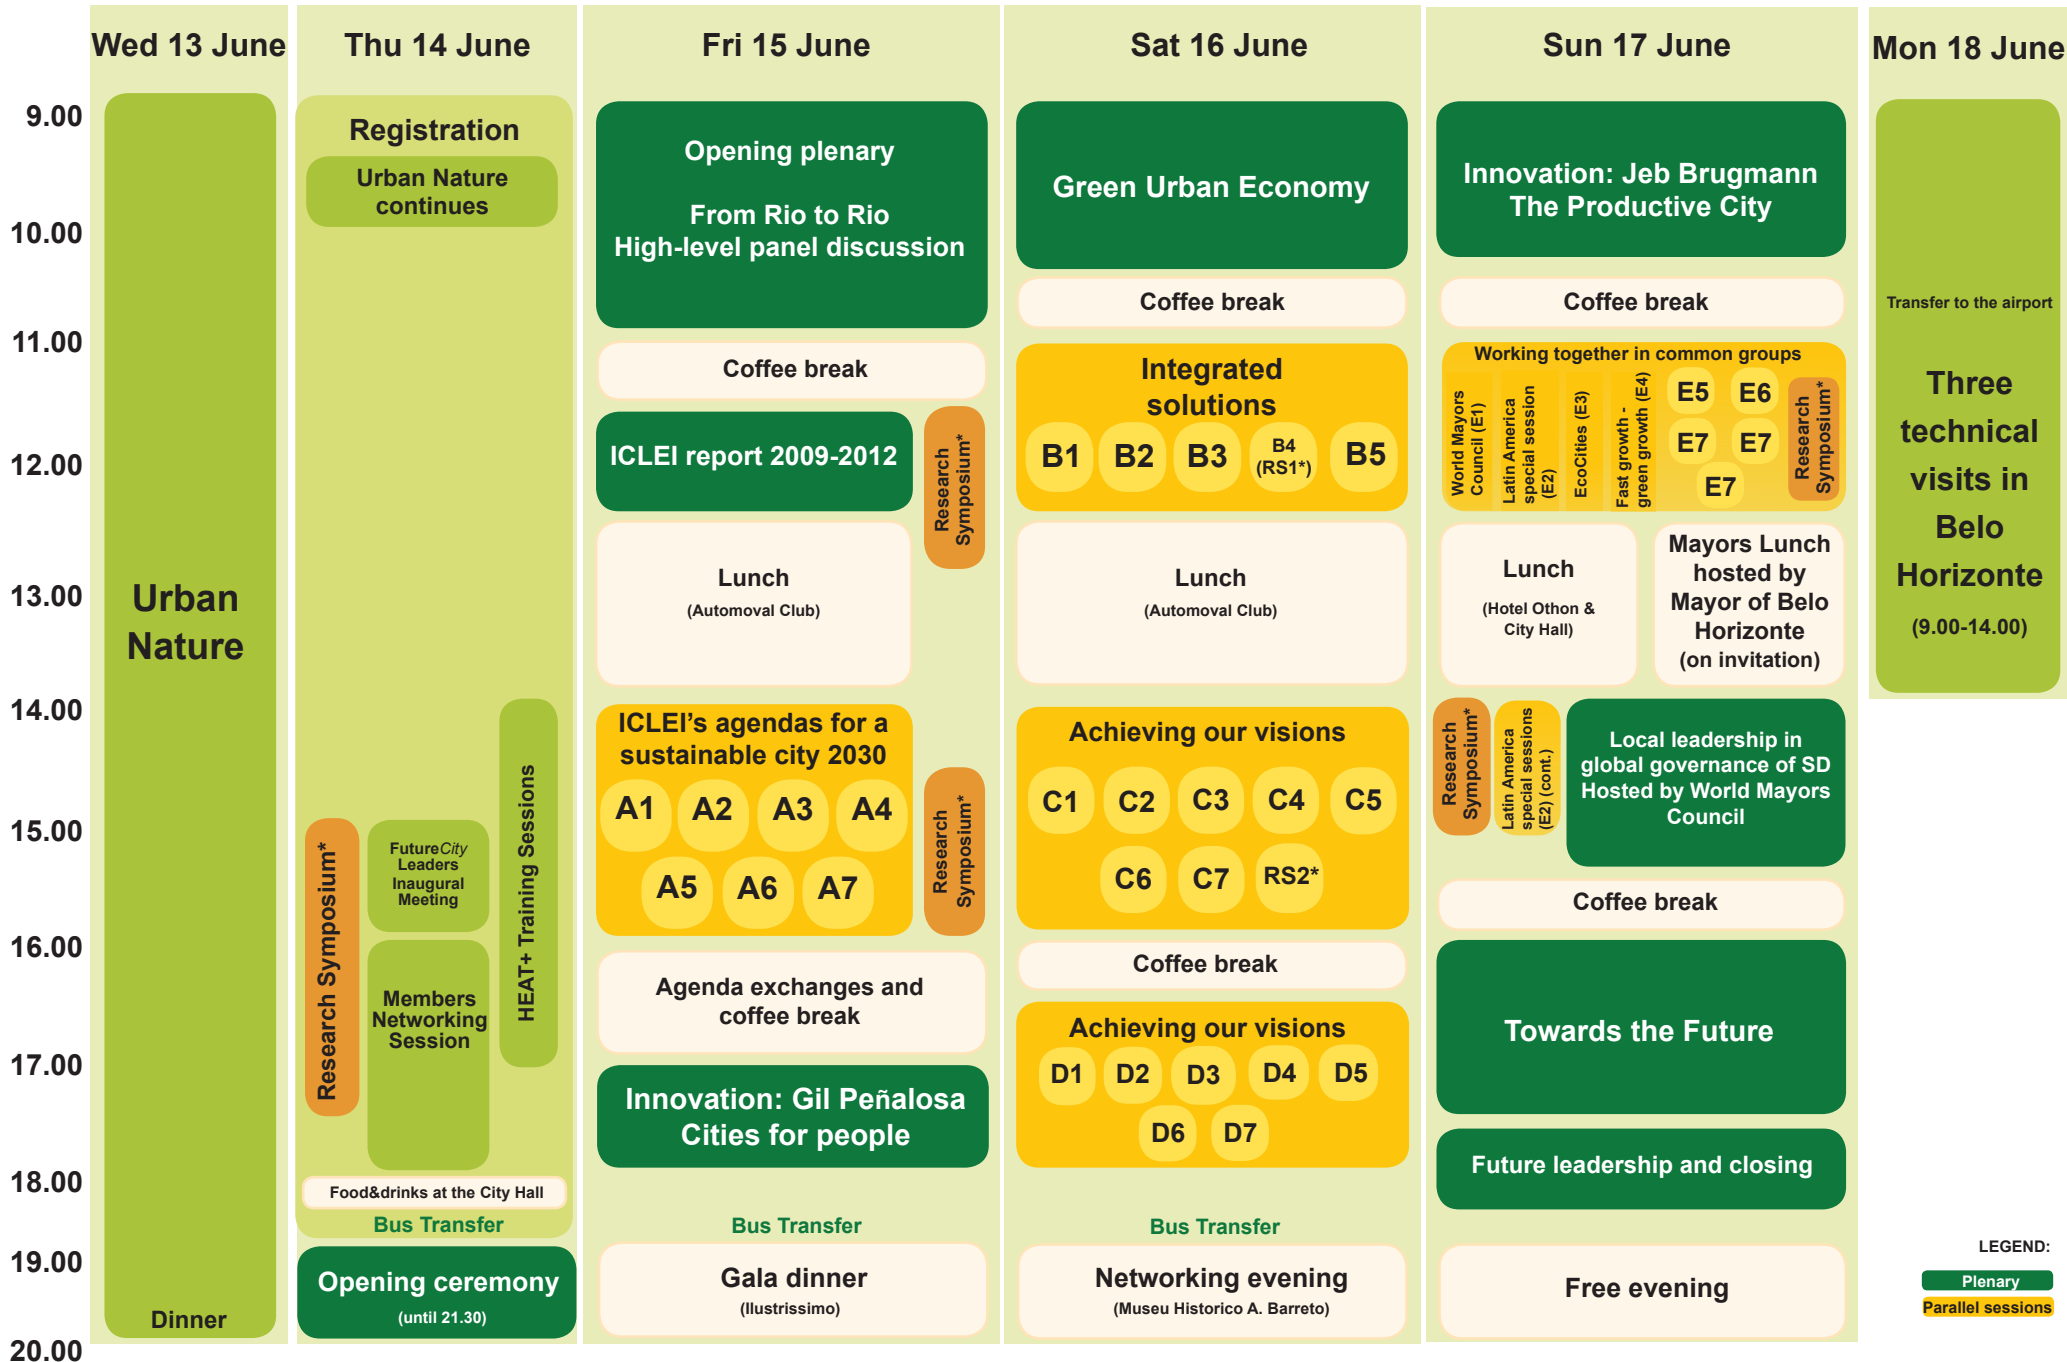

As of 6 June 2012

LEGEND:  
Plenary  
Parallel sessions

\*Further information is available in the Researchers' Own Program (a parallel and integrated program to the World Congress 2012)